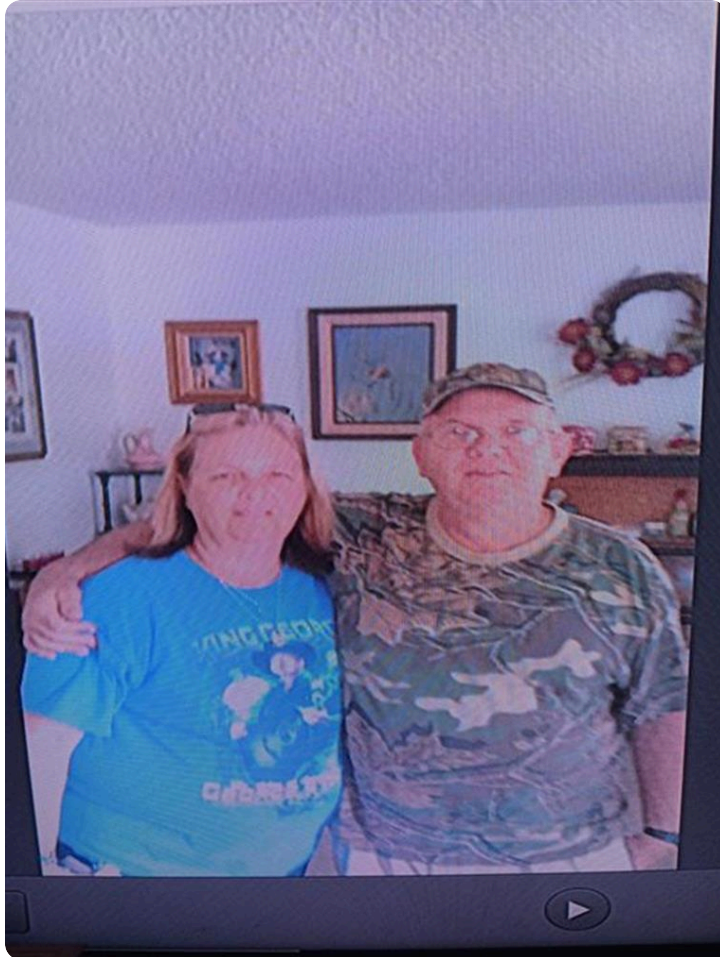

DEC 12, 1954 - SEP 1, 2024

Services are pending with Homelani Crematory.

Tribute Wall

Simmons, Carol
DEC 12, 1954 - SEP 1, 2024

Doyle Ray Latham Jr shared a photo to the **Tribute Wall** album.

Was my big sister. Will hold in my heart forever. Until we meet again. All my ❤️ love.
Your bubba.

September 9 at 9:47 AM

Doyle Ray Latham Jr shared a photo to the **Tribute Wall** album.

September 9 at 9:47 AM

Memories only last if you share them

Join us in honoring Carol by contributing to a collection of shared memories.